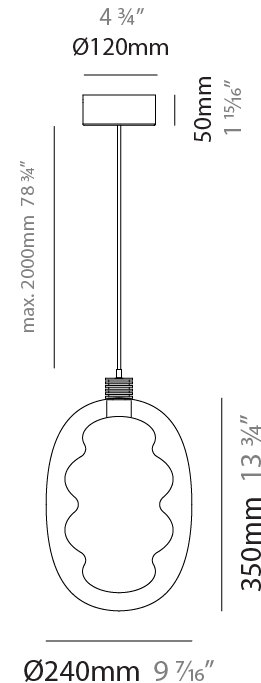

PROJECT	
TYPE	
SPECIFIER	
QUANTITY	
DATE	

DALMA MONOPOINT SUSPENSION

D141281-

base number	Color Temperature	Holder Options	Finish Options

1. To build a product code in our configurator select the specify button on the base model # product page
2. To build a manual product code on this datasheet choose from the options listed below in blue font and add the suffix to the base model #

GENERAL

Series: Dalma
Subseries: Dalma Monopoint
Partner: Cangini & Tucci
Division: Design
Installation: Suspension
Product Type: Pendant
Mounting Location: Ceiling

PHYSICAL

Shape: Oval
Diameter (mm): 240
Diameter (in): 9 7/16
Width (mm): 350
Width (in): 13 3/4
Height (mm): 2350
Height (in): 92 1/2
Fixture Finish: AMB / GRN / PNK / RUB / SKB / SMK / TOB / TRA / SWH
Holder Finish: BCN / CHA / FGD
Fixture Material: Glass / Metal
Primary Material: Glass - Borosilicate
Cable Details: 2000mm/78 3/4" Transparent Cable

ELECTRICAL

Lamp Type: LED
Input Wattage (W): 12
Dimming: Non-Dimming / Phase Dimming (120vac Only)
Driver Included: Yes
Driver Location: Integrated
Driver Type: Constant Current- Universal
Driver Class: Class 2
Input Voltage (V): 120
Constant Current (MA): 350

LED

Color Temperature (°K): 2700 / 3000
Max. Delivered Lumen (lm): 1500
CRI: >95 CRI
Lamp Life (hrs): 50000

OPTICAL

RATINGS AND CERTIFICATIONS

Certified By: Certified for North American Standards
IP rating: IP20